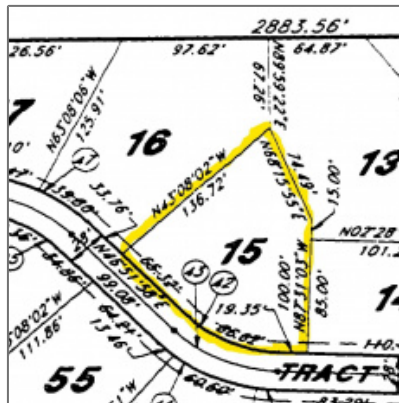

AZ JOSH

15 Windy Hill Drive,
Roosevelt, Arizona 85545

- 15 Windy Hill Drive, Roosevelt, Arizona 85545

Property [details](#)

Timestamp:	08.28.2024 21:54:08
Property Sub-Type:	Residential
Status:	Active
Assessments:	0.00
Area:	Tonto Basin
Lot Dimensions:	67.08x108.01x75.23
Zoning:	Residential
Tax Year:	2022
Waterfront:	No
View:	Yes
Foreclosure:	No

Neighborhood / [Community](#)

Neighborhood / Subdivision:	Quail Run
Country:	US
State:	AZ
City:	Roosevelt
Zipcode:	85545

Short Sale: **No**

HOA: **Yes**

List Type: **Exclusive Ars**

Exterior Features: N/A - Other: **Extra Water Storage**