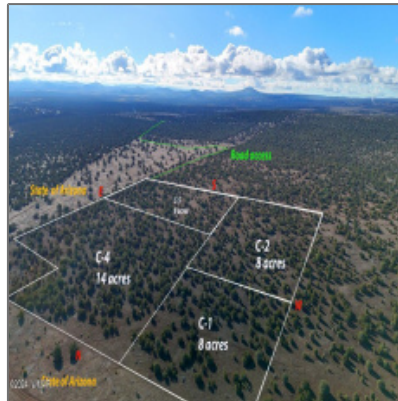

AZ JOSH

Lot C-2 Silver Lake 8.16 Acres, Show Low, Arizona 85901

- Lot C-2 Silver Lake 8.16 Acres, Show Low,
Arizona 85901

Property [details](#)

Timestamp:	09.02.2024 21:51:26
Status:	Active
Area:	White Mountain Lakes
Zoning:	Gu County
Taxes:	685.00
Tax Year:	2019
Waterfront:	No
Short Sale:	No
HOA:	No
Exterior	Heavily

Neighborhood / [Community](#)

Neighborhood / Subdivision:	Show Low Unsubdivided
School District:	Show Low
Country:	US
State:	AZ
City:	Show Low
Zipcode:	85901

Features: N/A - **Treed,juniper/pinon**
Other: