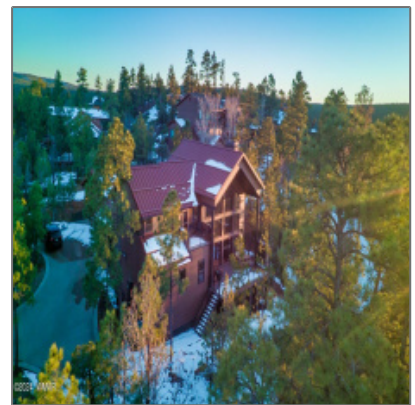

**AZ JOSH**

3281 Falling Leaf Road,  
Show Low, Arizona 85901

3,136 Sqft - 3281 Falling Leaf Road, Show Low,  
Arizona 85901