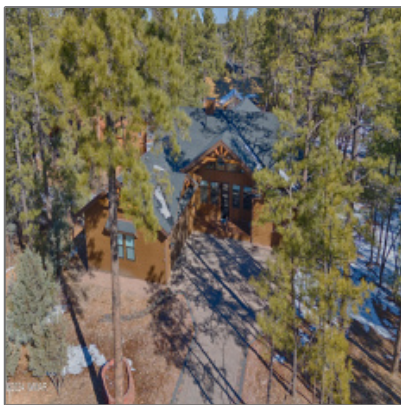

**AZ JOSH**

2441 Pinegrass Road,  
Show Low, Arizona 85901

2,103 Sqft - 2441 Pinegrass Road, Show Low,  
Arizona 85901

HOA Fees: **850.00**

UnBranded Virtual Tour: <https://www.tourfactory.com/idxr3132950>

Exterior Features: **Deck,deck - Covered,landscaped ,street Paved,tall Pines On Lot**

Garage/Carport: **Yes**

County: **Navajo**

### Construction [details](#)

Construction: **Wood Frame**  
N/A - Other:

Floor Type: **Vinyl**

Roof: **Pitched,shingle**

Style: **Cabin,single Level**