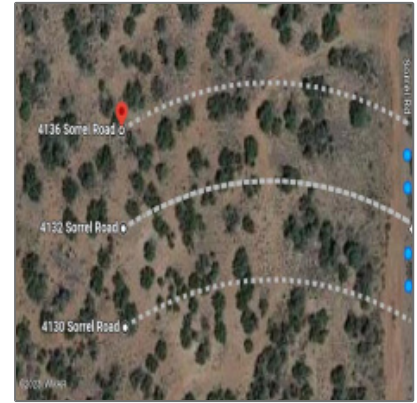

AZ JOSH

4130 Sorrel Road,
Snowflake, Arizona 85937

- 4130 Sorrel Road, Snowflake, Arizona 85937

Property [details](#)

Timestamp: **11.01.2024
11:14:44**

Status: **Active**

Area: **Snowflake**

Lot Dimensions: **154202.00**

Zoning: **Gu County**

Tax Year: **2019**

Waterfront: **No**

Short Sale: **No**

HOA: **No**

Exterior Features: **Mixed**
N/A -
Other:

Trees on **Yes**

Neighborhood / [Community](#)

Neighborhood / Subdivision: **Ranch of the Golden Horse**

School District: **Snowflake**

Country: **US**

State: **AZ**

City: **Snowflake**

Zipcode: **85937**

property:

Power available: **Yes**