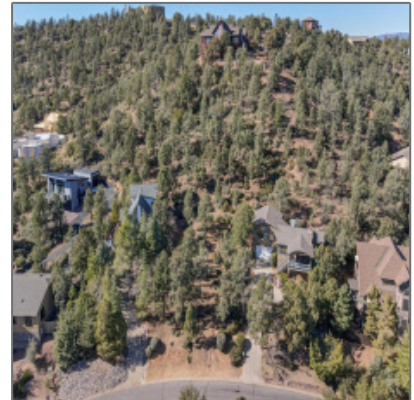

AZ JOSH

620 St Moritz Drive,
Payson, Arizona 85541

- 620 St Moritz Drive, Payson, Arizona 85541

Property [details](#)

Timestamp: **08.28.2024
21:54:05**

Property Sub-Type: **Residential**

Status: **Active**

Assessments: **0.00**

Area: **Payson Northwest**

Direction: **W**

Lot Dimensions: **87 X 100 X 64 X
100**

Zoning: **Res**

Taxes: **1559.68**

Tax Year: **2023**

Waterfront: **No**

Neighborhood / [Community](#)

Neighborhood / Subdivision: **Alpine Village**

Country: **US**

State: **AZ**

City: **Payson**

Zipcode: **85541**

| | |
|---------------------------------|----------------------------|
| View: | Yes |
| Foreclosure: | No |
| Short Sale: | No |
| HOA: | No |
| List Type: | Exclusive Ars |
| Exterior Features: N/A - Other: | Extra Water Storage |
| Property Features: | Partially Fenced |