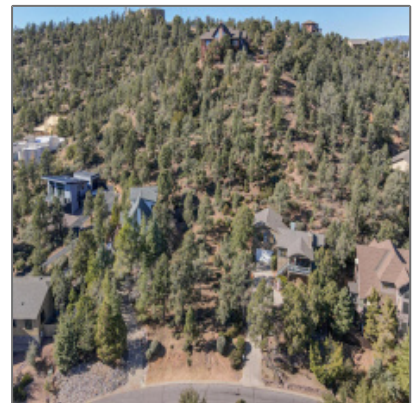

**AZ JOSH**

620 St Moritz Drive,  
Payson, Arizona 85541

- 620 St Moritz Drive, Payson, Arizona 85541

### Neighborhood / [Community](#)

Neighborhood / Subdivision: **Alpine Village**

Country: **US**

State: **AZ**

City: **Payson**

Zipcode: **85541**

Foreclosure: **No**

Short Sale: **No**