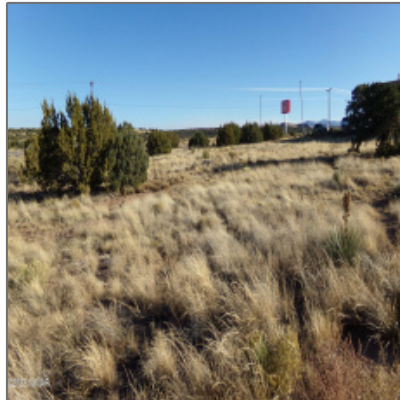

AZ JOSH

20 Comanche Drive,
Concho, Arizona 85924

- 20 Comanche Drive, Concho, Arizona 85924

Property [details](#)

Timestamp: **10.23.2024
13:51:59**

Status: **Active**

Area: **Concho**

Lot Dimensions: **46609.00**