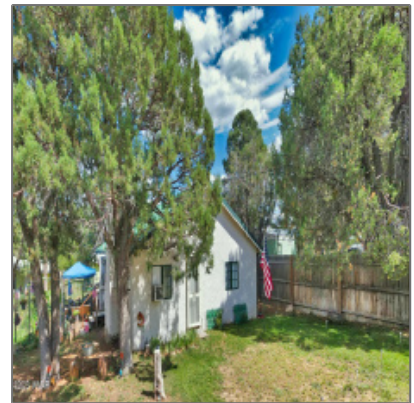

AZ JOSH

281 2Nd Drive, Show Low,
Arizona 85901

1,054 Sqft - 281 2Nd Drive, Show Low, Arizona
85901

Interior [details](#)

✓ Kitchen: **Microwave, Gas Range**

✓ Fireplace: **Fireplace**

Interior Features: **C.o. Detector,dual Pane Window,furnished/s ee Rmrks,master Main Floor,smoke Detector,vaulted Ceiling**

Area: **Show Low**

Direction: **N**

Lot Dimensions: **54450.00**

Zoning: **Res**

Tax Year: **2022**

Short Sale: **No**

HOA: **No**

Exterior Features:	Patio - Covered,street Paved
Garage/Carport:	No
County:	Navajo
Trees on Property:	Yes
Property Adjoins:	Private
Directions To Property:	Deuce of Clubs,North on Central,Left on Ellsworth,