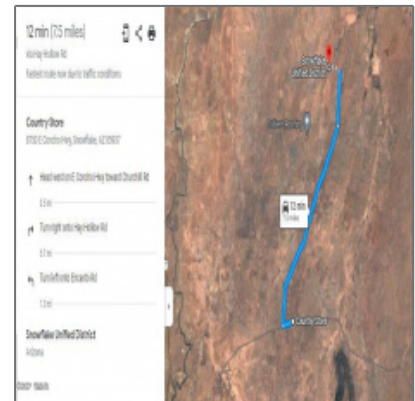

## 9137 Lost Trail, Snowflake, Arizona 85937

- 9137 Lost Trail, Snowflake, Arizona 85937

### Neighborhood / [Community](#)

Neighborhood / Subdivision:	<b>Snowflake Unsubdivided</b>
School District:	<b>Snowflake</b>
Country:	<b>US</b>
State:	<b>AZ</b>
City:	<b>Snowflake</b>
Zipcode:	<b>85937</b>