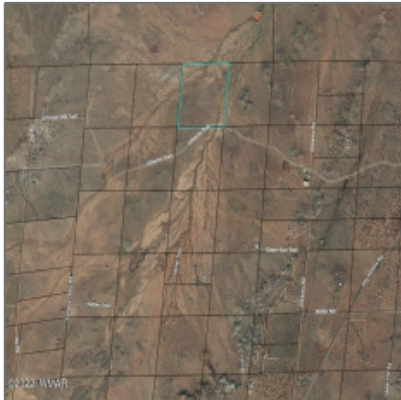

## 9137 Lost Trail, Snowflake, Arizona 85937

- 9137 Lost Trail, Snowflake, Arizona 85937

### Property [details](#)

Timestamp:	<b>09.20.2024 13:17:02</b>
Status:	<b>Active</b>
Area:	<b>Snowflake</b>
Zoning:	<b>Gu County</b>
Tax Year:	<b>2019</b>
Waterfront:	<b>No</b>
Short Sale:	<b>No</b>
HOA:	<b>No</b>
Exterior Features: N/A - Other:	<b>Mixed</b>
Trees on property:	<b>Yes</b>