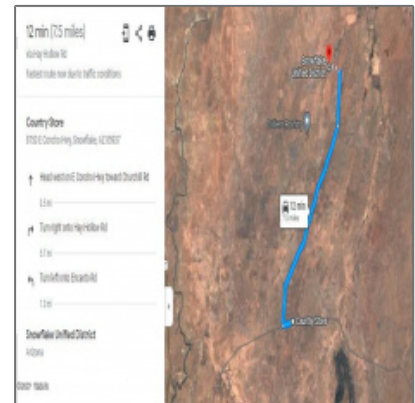

# 9137 Lost Trail, Snowflake, Arizona 85937

- 9137 Lost Trail, Snowflake, Arizona 85937

## Neighborhood / [Community](#)

Neighborhood / Subdivision:	<b>Snowflake Unsubdivided</b>
School District:	<b>Snowflake</b>
Country:	<b>US</b>
State:	<b>AZ</b>
City:	<b>Snowflake</b>
Zipcode:	<b>85937</b>