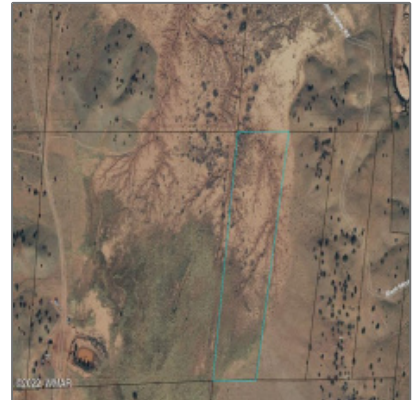

AZ JOSH

9543 Privette, Snowflake,
Arizona 85937

- 9543 Privette, Snowflake, Arizona 85937

Property [details](#)

Timestamp: **09.03.2024
11:45:20**

Status: **Active**

Area: **Snowflake**

Lot Dimensions: **300.67x239.59x61.7
8**

Zoning: **Gu County**

Tax Year: **2019**

Waterfront: **No**

Short Sale: **No**

HOA: **No**

Exterior Features: **Extra Water
Storage**
N/A -
Other:

Neighborhood / [Community](#)

Neighborhood / Subdivision: **Snowflake
Unsubdivided**

School District: **Snowflake**

Country: **US**

State: **AZ**

City: **Snowflake**

Zipcode: **85937**

Trees on property:	Yes
Power available:	No
Water available:	No
County:	Navajo

Other

Horses:	Yes
Maintained road:	No